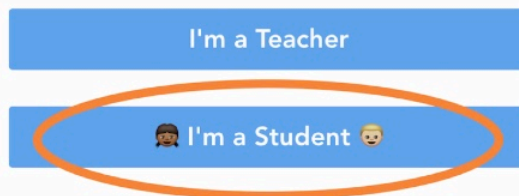

For classroom use only. Do NOT post on social media.

Student Sign In Instructions

3a BU

Open the Seesaw Class app. Or go to <https://app.seesaw.me> on your computer.

Choose "I'm a Student".

Scan this QR Code.