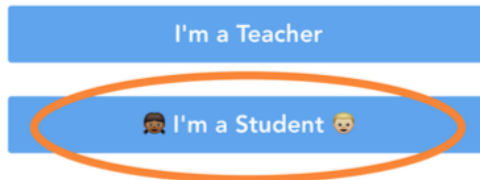

For classroom use only. Do NOT post on social media.

Seesaw

Student Sign In Instructions

BU 1a

Open the Seesaw Class app. Or go to <https://app.seesaw.me> on your computer.

Choose "I'm a Student".

Scan this QR Code.