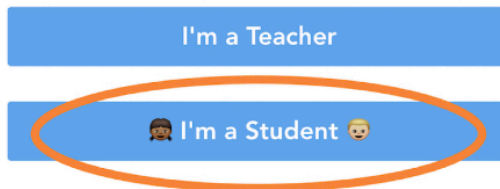

## Student Sign In Instructions

Bu 1b

Open the Seesaw Class app. Or go to <https://app.seesaw.me> on your computer.

Choose "I'm a Student".

Scan this QR Code.

Do not photograph or share this code on social media